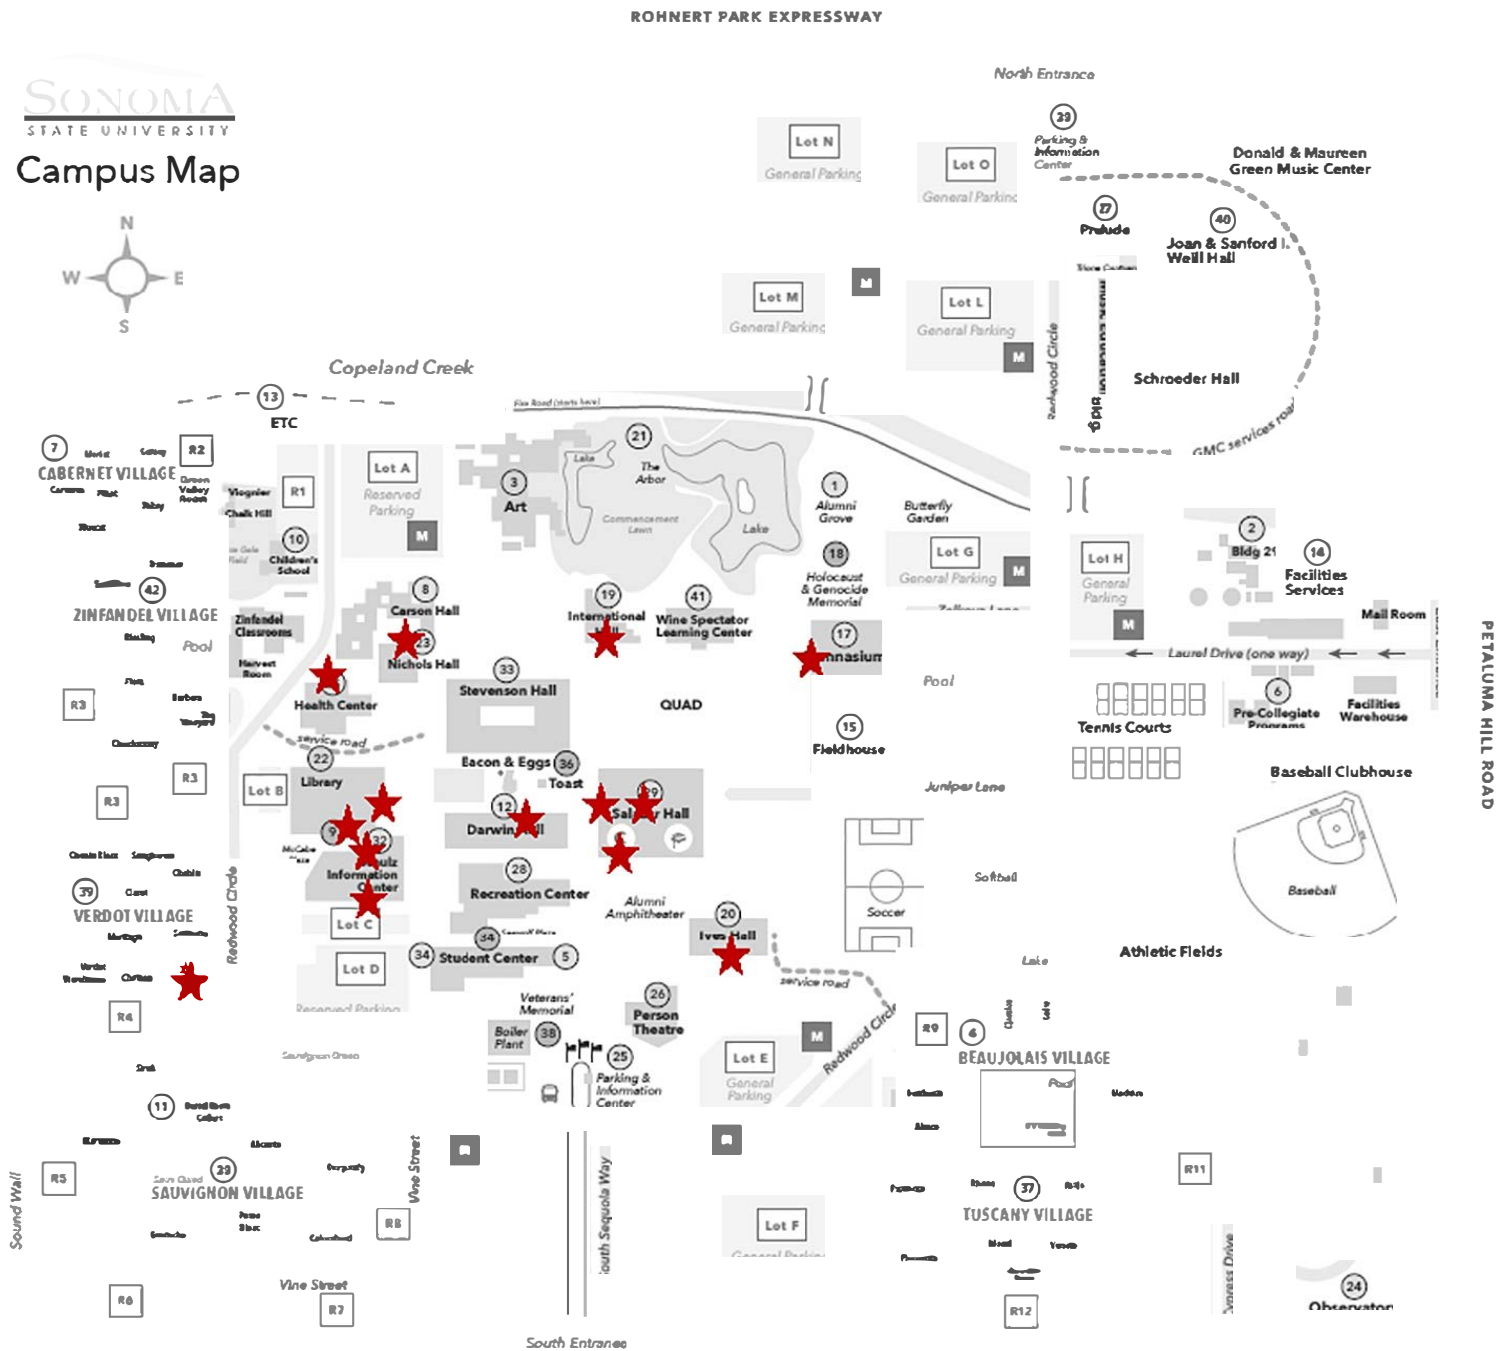

**SONOMA STATE UNIVERSITY**  
Campus Map

- 1 Alumni Grove
- 5 Anthropological Studies Center
- 8 Art Building
- 8 Beaujolais Village
- 5 Bookstore
- 6 Pre-Collegiate Programs
- 7 Cabernet Village
- 8 Carson Hall
- 8 Charlie Brown's Café
- 10 Children's School
- 11 Cooperage
- 12 Darwin Hall
- 13 Environmental Technology Center
- 14 Facilities Services
- 15 Fieldhouse
- 16 Green Music Center
- 17 Gymnasium
- 18 Holocaust & Genocide Memorial
- 19 International Hall
- 20 Ives Hall
- 20 Labs
- 20 Library (Shultz Info Center)
- 23 Nichols Hall
- 24 Observatory
- 25 Parking & Information Center
- 26 Person Theatre
- ★ University Police
- 29 Prelude
- 29 Recreation Center
- 29 Salazar Hall
- 29 Sauvignon Village
- 21 Schroeder Hall
- 29 Shultz Information Center
- 29 Stevenson Hall
- 34 Student Center
- 29 Student Health Center
- Technology High School (Salazar Hall)
- 36 Toast
- 29 Tuscany Village
- 28 Vietnam Veterans' Memorial Grove
- 39 Verdor Village
- 29 Well Hall
- 41 Wine Spectator Learning Center
- 42 Zinfandel Village